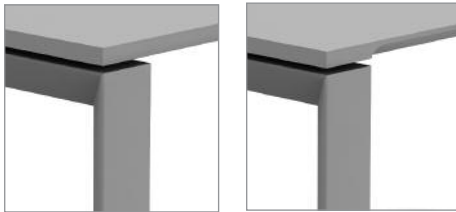

It is a complete range consisting of wall panels, shelving, fixed and mobile storage as well as a variety of tables and desks. The mitred V profiled legs are sculptured out of solid timber and hand finished to an unrivalled standard. The unique desk edge profile follows the inner gentle curve of the leg giving a friendly ergonomic approach to desk work.

Verdi Edge

Two edge details and the specially designed 'curved' edge are available as standard on the Verdi range. The curve profile runs fluently with the inner shaping of the beautiful solid timber legs.

Verdi Square

Verdi Curve

Base - Leg detail

A simple clear design using four solid timber legs chamfered and profiled to give maximum use of space and strength. Legs are available in the following solid FSC timbers: Walnut, Oak, Cherry, Ash and Beech