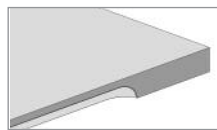

Verdi Curve

Base - Leg detail

A simple clear design using four solid timber legs chamfered and profiled to give maximum use of space and strength. Legs are available in the following solid FSC timbers: Walnut, Oak, Cherry, Ash and Beech