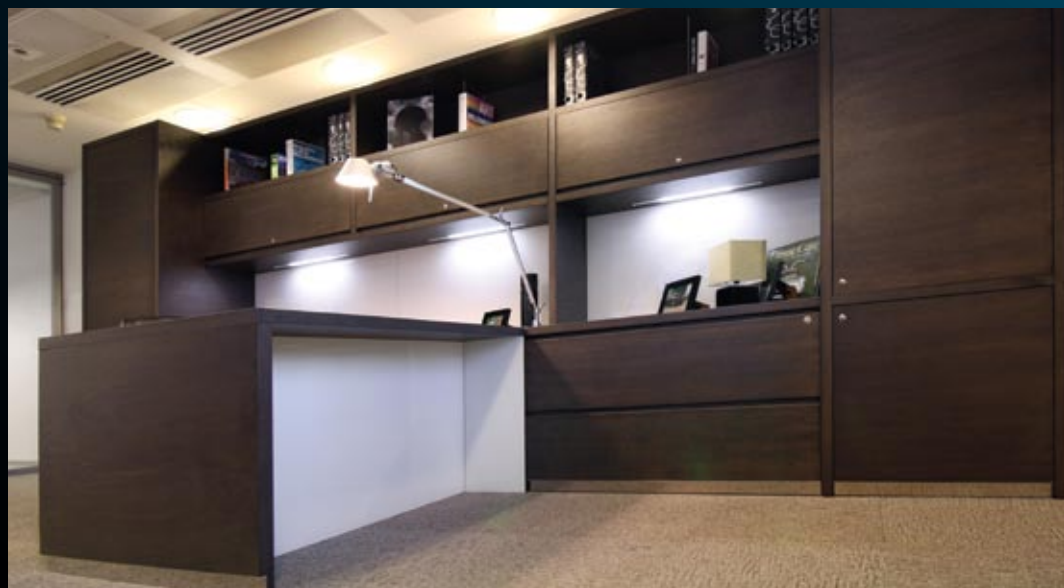

Workwall Solutions

HANDS

Workshelf

Open shelf unit

Open shelf and divided shelf

Open shelf and cupboards

Divided shelves

Workshelf space saving shelving concept can be specified with any of the HANDS desking ranges.

Workwall increases localized storage, by using free vertical space, so often wasted in offices where actual floor-space is so expensive. It is particularly useful for the professional consultant, fee-earning executives and their support staff for whom room for files and paperwork is important. Office landscaping and enclosures can be also created using the various height modules that are available.

Verdi Workwall

Cantilever panel mounted desk

Accessory Tool Rail and shelves

Cantilevered table with return

Upholstered pinable panel

Hands of Wycombe
36 Dashwood Avenue
High Wycombe, Bucks HP123DX
T: 01494 524 222