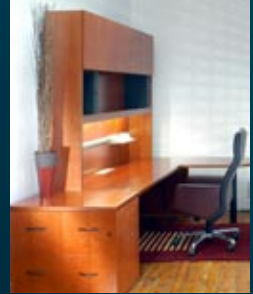

Workwall Solutions

HANDS

Workshelf

Open shelf unit

Open shelf and divided shelf

Open shelf and cupboards

Divided shelves

Workshelf space saving shelving concept can be specified with any of the HANDS desking ranges.

Workwall increases localized storage, by using free vertical space, so often wasted in offices where actual floor-space is so expensive. It is particularly useful for the professional consultant, fee-earning executives and their support staff for whom room for files and paperwork is important. Office landscaping and enclosures can be also created using the various height modules that are available.

Verdi Workwall

Cantilever panel mounted desk

Accessory Tool Rail and shelves

Cantilevered table with return

Upholstered pinable panel

Hands of Wycombe
36 Dashwood Avenue
High Wycombe, Bucks HP123DX
T: 01494 524 222