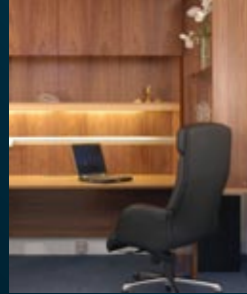

Workwall Solutions

HANDS

Workshelf

Open shelf unit

Open shelf and divided shelf

Open shelf and cupboards

Divided shelves

Workshelf space saving shelving concept can be specified with any of the HANDS desking ranges.

Workwall increases localized storage, by using free vertical space, so often wasted in offices where actual floor-space is so expensive. It is particularly useful for the professional consultant, fee-earning executives and their support staff for whom room for files and paperwork is important. Office landscaping and enclosures can be also created using the various height modules that are available.