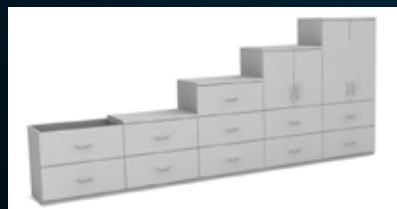

Systems Storage & Pedestals

Two door storage and pedestals in book matched American black walnut

Combination units with side filer, double doors, open bookcase and glazed doors in fiddleback sycamore veneer

HANDS

Systems Storage

Double door units

Side filers & combination units

Top units

HANDS have one of the most comprehensive veneered storage programmes available in the market. With a huge choice of system modules, design, handle choice, veneer and solid timber specification you can tailor the look to coordinate with your HANDS desking, tables, reception or to the room décor. Internal elements from pull out filing to simple shelves can be specified.