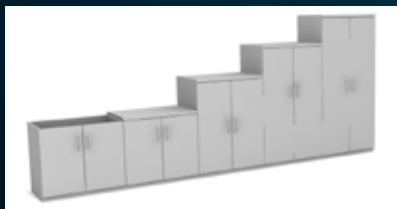

Systems Storage & Pedestals

Two door storage and pedestals in book matched American black walnut

Combination units with side filer, double doors, open bookcase and glazed doors in fiddleback sycamore veneer

HANDS

Systems Storage

Double door units

Side filers & combination units

Top units

HANDS have one of the most comprehensive veneered storage programmes available in the market. With a huge choice of system modules, design, handle choice, veneer and solid timber specification you can tailor the look to coordinate with your HANDS desking, tables, reception or to the room décor. Internal elements from pull out filing to simple shelves can be specified.