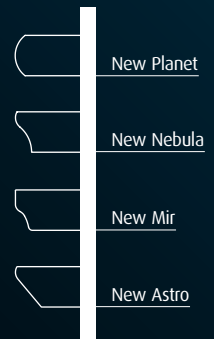

## 2 Star

30mm thick profiled MDF  
Polished to match veneer

Aerofoil

Surf

Hydro

Square & Groove

Bullnose

Leading Edge

Chamfer/Delta

Square 38

Square 30

Chamfer 30

New Planet

New Nebula

New Mir

New Astro