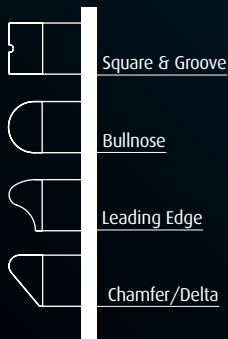

## 3 Star

38 or 30mm thick  
Banded timber lipping

## 2 Star

30mm thick profiled MDF  
Polished to match veneer

Aerofoil

Surf

Hydro

Square & Groove

Bullnose

Leading Edge

Chamfer/Delta

Square 38

Square 30

Chamfer 30

New Planet

New Nebula

New Mir

New Astro