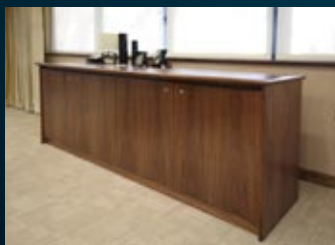

Credenzas

HANDS

Credenza Tops

Square top credenza
2 Door version: W 1195mm

Bow top credenza
3 Door version: W 1787mm

Glass top credenza
4 Door version: W 2347mm

Bases

Metal

Plinth

Verdi

These **Credenzas** are the perfect compliment to the boardroom and meeting tables from HANDS. They would always be made from the same veneer log, giving the suite a true uniform appearance. Their functionality is unrivalled in the choice of internal options from wine racks and cutlery drawers, filing to fridges!