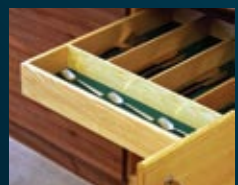

Credenzas

HANDS

Credenza Tops

Square top credenza
2 Door version: W 1195mm

Bow top credenza
3 Door version: W 1787mm

Glass top credenza
4 Door version: W 2347mm

Bases

Metal

Plinth

Verdi

These **Credenzas** are the perfect compliment to the boardroom and meeting tables from HANDS. They would always be made from the same veneer log, giving the suite a true uniform appearance. Their functionality is unrivalled in the choice of internal options from wine racks and cutlery drawers, filing to fridges!

Edges

5 Star

30mm thick x 45mm wide
Add on solid timber lipping

4 Star

30mm thick, solid timber
lipped, veneered over

3 Star

30mm thick
Banded timber lipping

2 Star

30mm thick profiled MDF
Polished to match veneer