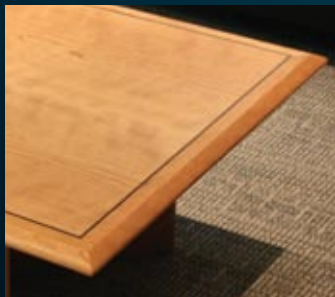

Occasional Tables

HANDS

Occasional Tables

HANDS Square Section

190 Square
H 480

191 Rectangular
H 400

Verdi

V596 Rectangular
H 380

V595 Square
H 380

HANDS Curved Panel

271 Oval Glass top
H 370

270 Circular glass top
H 510

Stiletto

327D Circle
H 335

329H Shield
H 335

328Z Leaf
H 335

To compliment the extensive range of soft seating HANDS has a range of occasional furniture which is available at both coffee and lamp table height. These are made in a wide choice of high quality veneers, solid FSC timbers and glass.