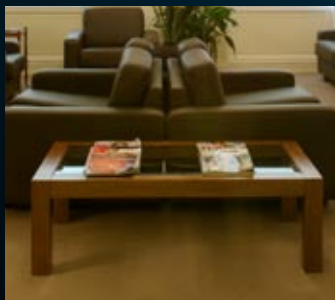

Occasional Tables

HANDS

Occasional Tables

HANDS Square Section

190 Square
H 480

191 Rectangular
H 400

Verdi

V596 Rectangular
H 380

To compliment the extensive range of soft seating HANDS has a range of occasional furniture which is available at both coffee and lamp table height. These are made in a wide choice of high quality veneers, solid FSC timbers and glass.